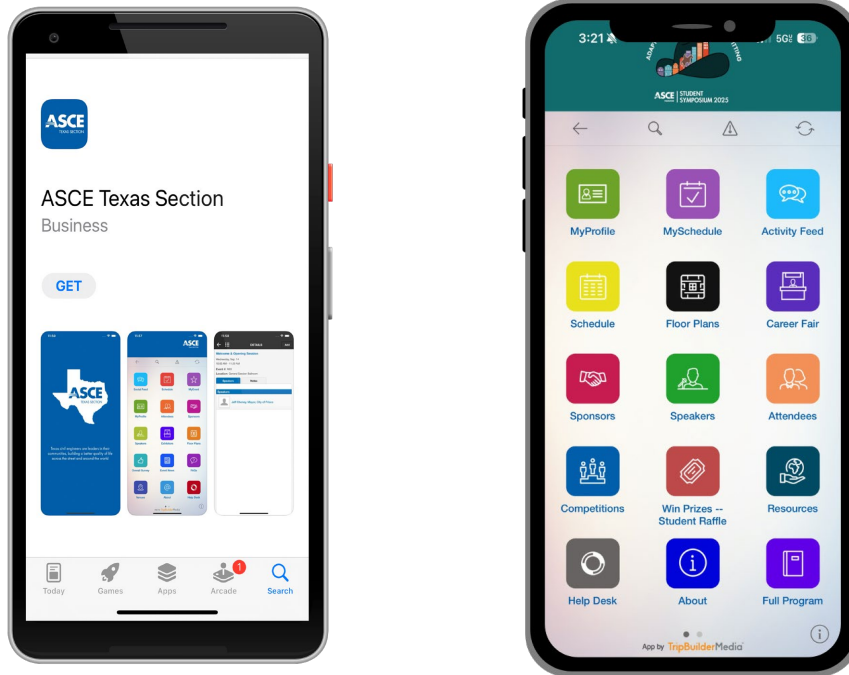

Download Instructions

Download the “ASCE Texas Section” app from Apple App store or Google Play Store

- Open the app and select “2025 ASCE Frontier Student Symposium”
- Enter your email to create a profile or log in if you already have a profile
- Each time you open the app, make sure to sync for the most current
- information by tapping on the button in the top right on your screen

Event App

Safety Message: Measles Outbreak

Attendees should be advised that the Texas Department of State Health Services is reporting a [measles outbreak in the South Plains and Panhandle regions of Texas](#). Measles is a highly contagious viral infection, which can cause life-threatening illness to anyone who is not vaccinated. Measles can be prevented with the measles-mumps-rubella (MMR) vaccine. Attendees are strongly encouraged to confirm that they are up to date with their vaccinations or make arrangements to get vaccinated before traveling to the symposium.

Learn more about symptoms, spread, and prevention from the Texas Department of State Health Services ([Measles Outbreak in Texas | Texas DSHS](#))