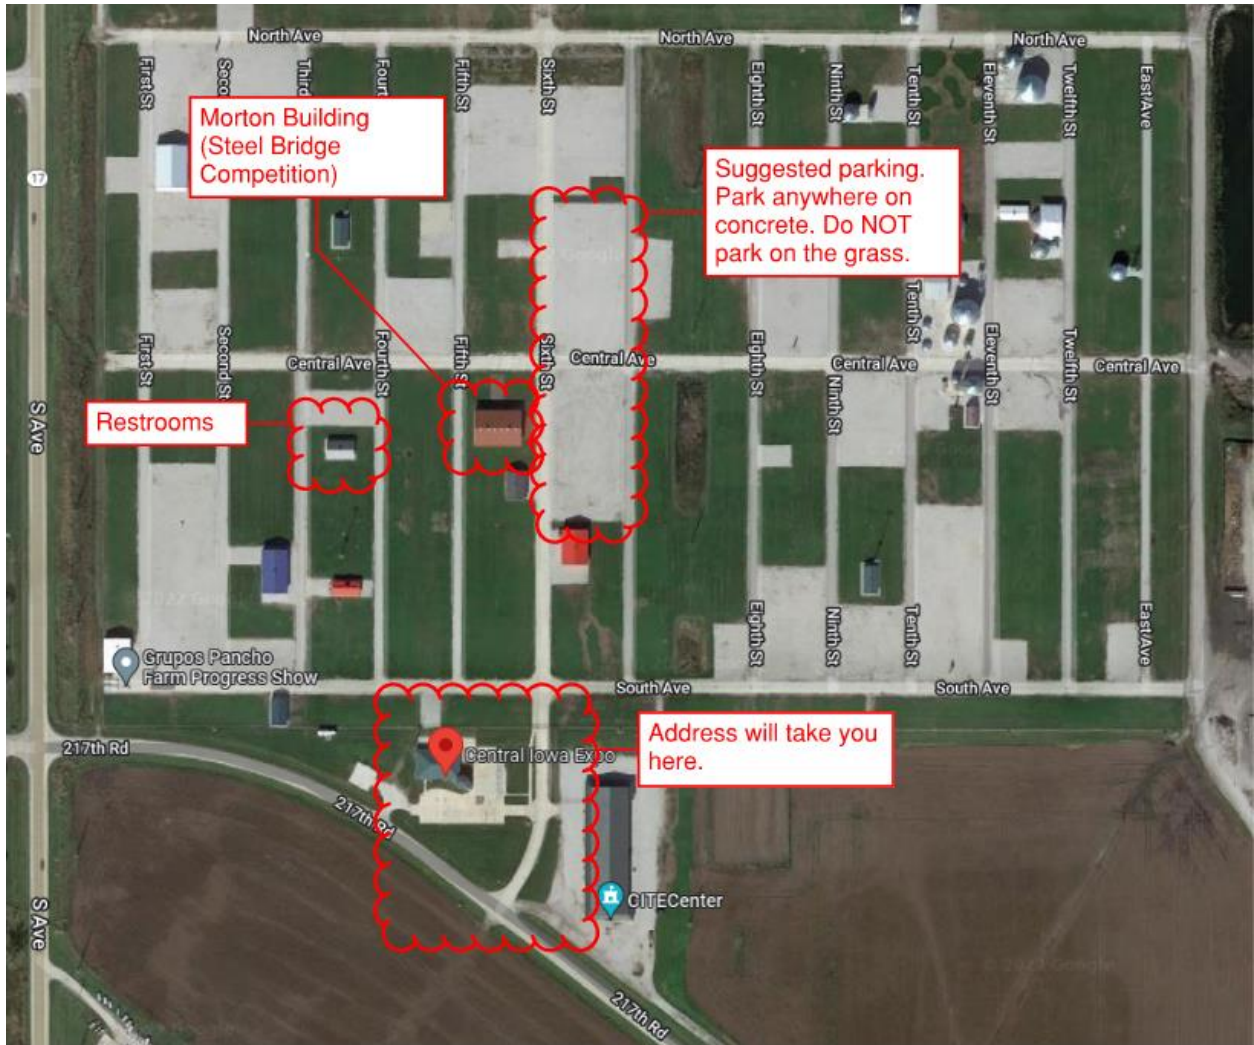

Central Iowa Expo