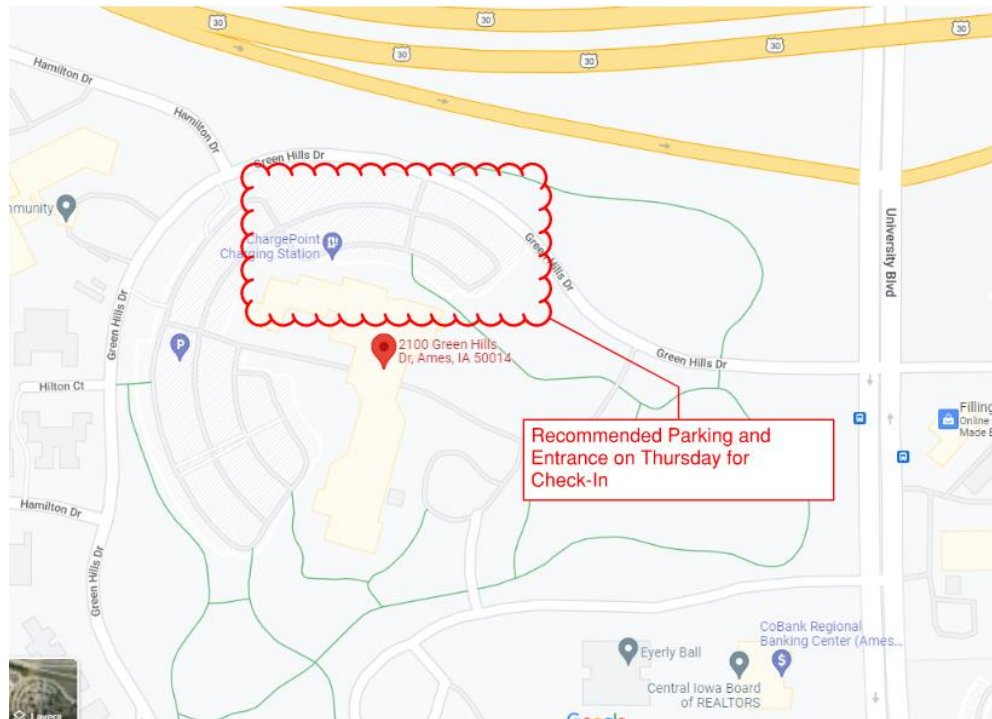

Gateway Hotel and Conference Center

Parking: Gateway Hotel offers free parking for all guests and will serve as the headquarters for the ASCE Mid-America Student Symposium