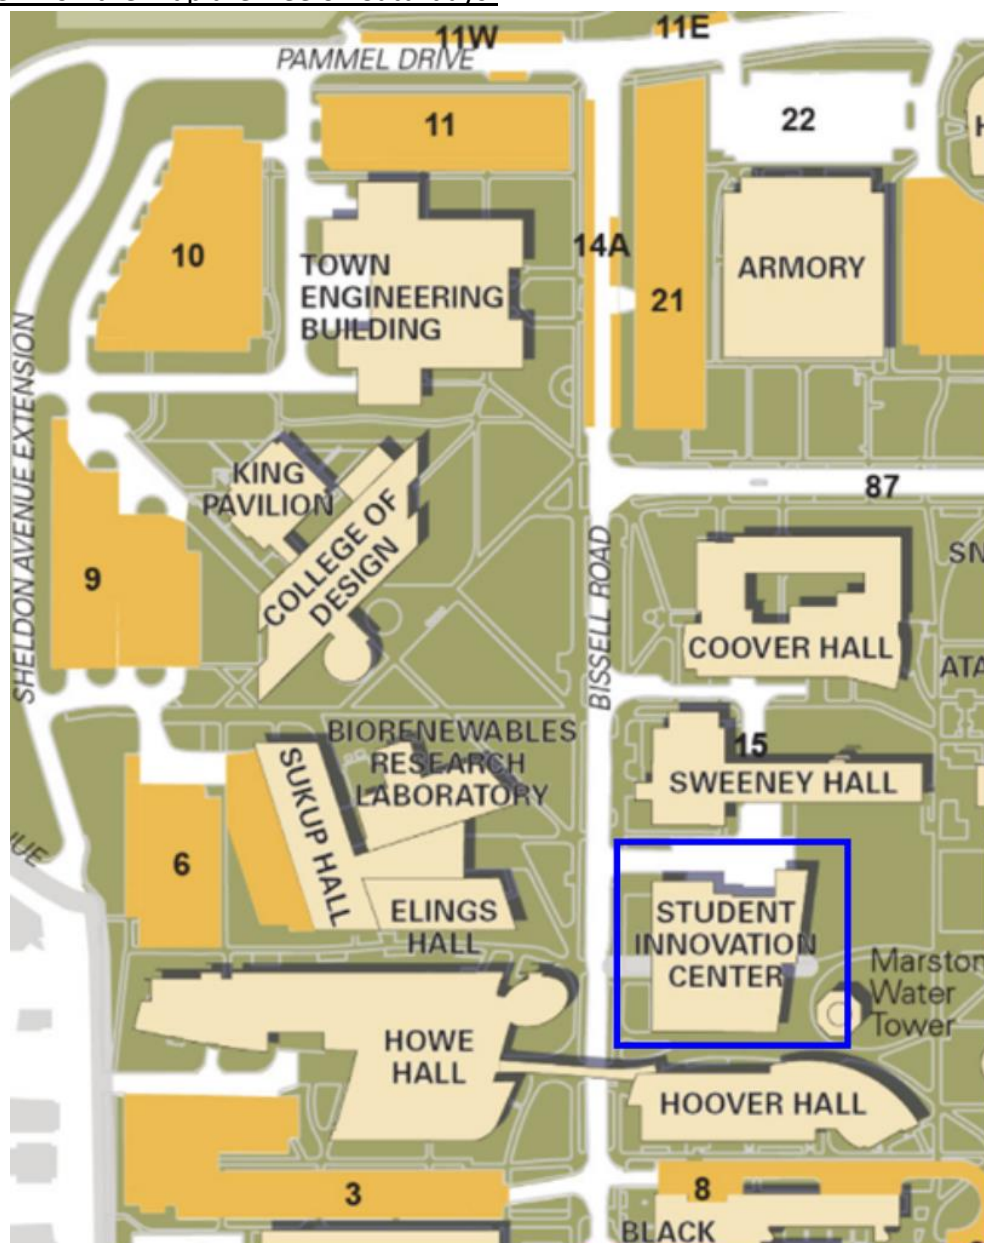

Student Innovation Center

Parking: on-campus parking available and is free on the weekends in most locations.

Weekend parking – [view the free lots here](#).

[Nearby parking lots to the Innovation Center can be found here](#).

Suggested locations are **Lot 3** to the South of Howe Hall, **Lot 6** to the West of Sukup Hall, **Lot 9** to the West of the College of Design, **Lot 10 or 11** to the West and North of Town Engineering, and **Lot 21** to the West of the Armory.

Lots in GOLD on the map are free on Saturdays.