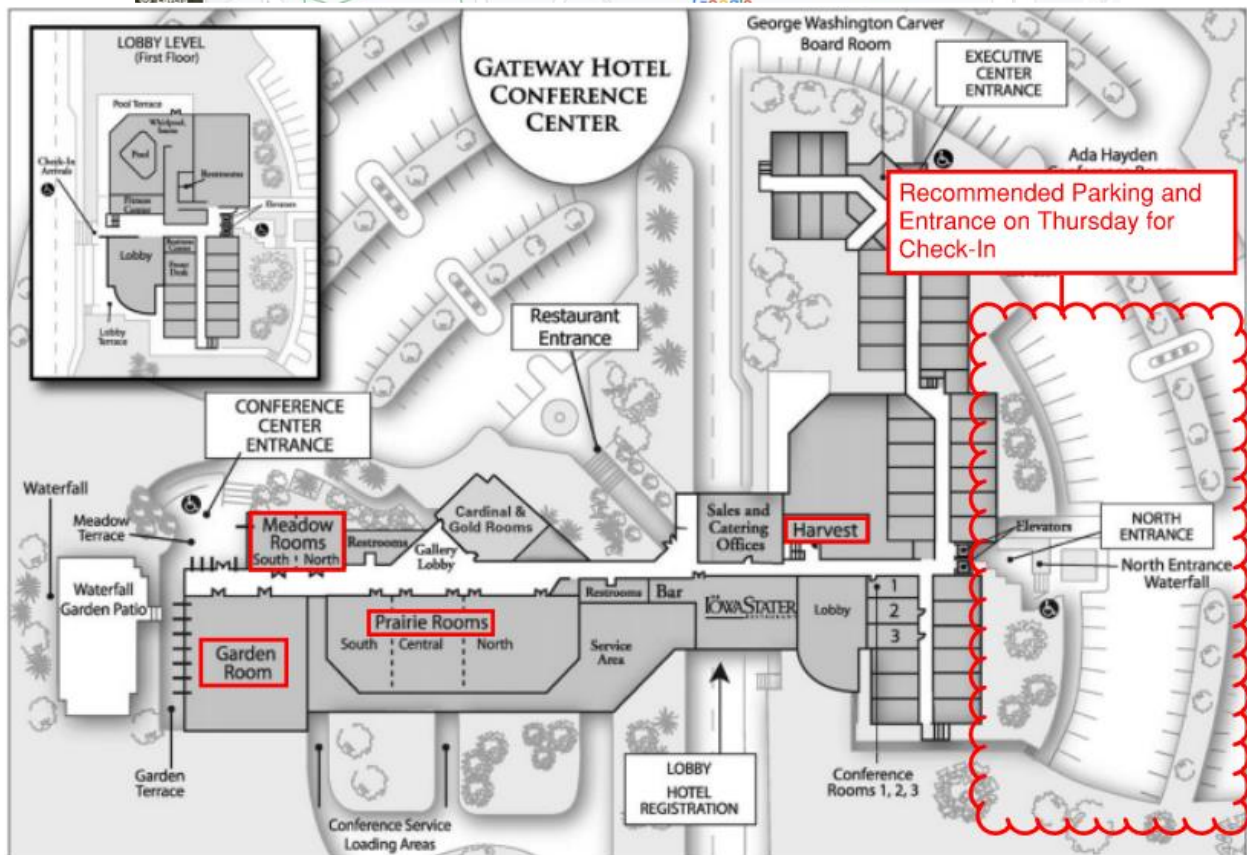

Friday, April 22, 2022 – Seminars, Activities, Workshops 9:00AM – 2:30PM
Lunch at Gateway Hotel served at 11:00AM

Location: [Gateway Hotel & Conference Center](#)– North Prairie Room (Seminars)

Location: [Gateway Hotel & Conference Center](#)– Garden Room (Lunch)

Location: [Sukup Endzone Club](#) (on the south end of Jack Trice Stadium)

Address to Stadium: [1732 S 4th St. Ames, IA 50011](#)

Suggested attire for this event is semi-formal.

6:00PM	Social Hour
7:00PM	Welcoming remarks and dinner

The program and awards will be presented after dinner.

Parking Details

Gateway Hotel and Conference Center

Parking: Gateway Hotel offers free parking for all guests and will serve as the headquarters for the ASCE Mid-America Student Symposium