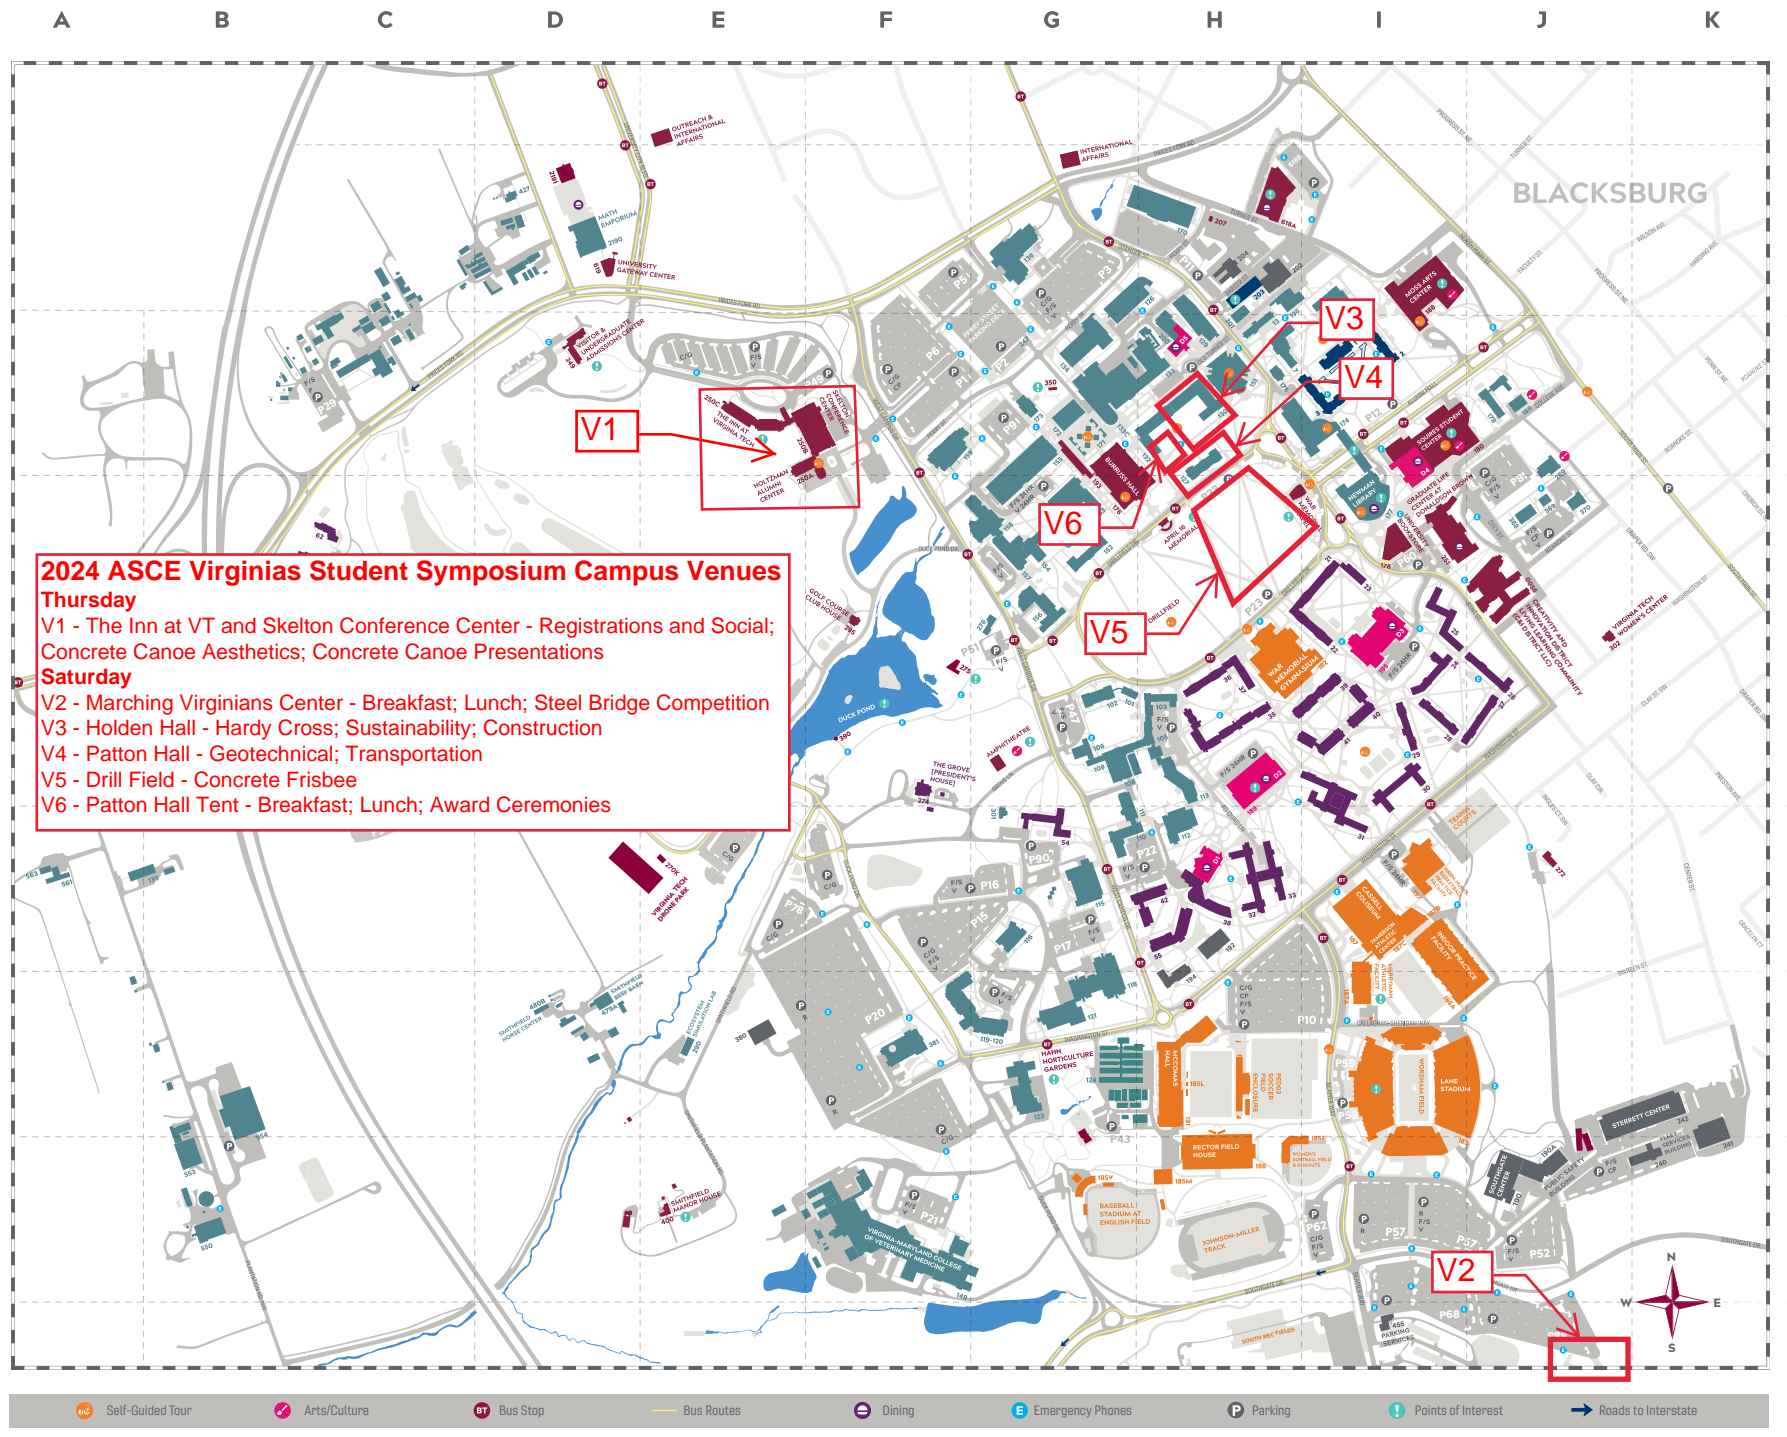

DINING

H-6	D1	West End Market
H-5	D2	Dietrich Hall
I-4	D3	Owens Hall
I-3	D4	Squires Food Court
H-3	D5	Turner Place

CORPS OF CADETS

I-3	1	Lane Hall
H-2	2	Military Building
I-3	3	Pearson Hall East
I-3	4	Pearson Hall West

PARKING

P12	Ashton Hall	P13	Rerry Street
P60	Boulevard	P29	Pratt
P68, 69	Chickens Hill	P56	Pratts Fork
P10	Coliseum	P52	Public Safety
P33	Drilled	P-78	Stemfield Rd
P3	Dempsey	P8	Squire
P18-20	Duck Pond	P57	Stadium P/S/Resident
P22	Engel	P82	Stadium West
P43	Hahn Pavilion	P82	Track/Recreation
P27	Health and Safety	P82	Stadium
P49	Inn at Virginia Tech	P21	Veterinary Medicine
P16-18	Labor-Morris	P10	Wesley
688B	North End Center Garage	P81	Wright House
P53-55, 56	Old Lane		

2024 ASCE Virginias Student Symposium Campus Venues

Thursday
V1 - The Inn at VT and Skelton Conference Center - Registrations and Social; Concrete Canoe Aesthetics; Concrete Canoe Presentations

Saturday
V2 - Marching Virginians Center - Breakfast; Lunch; Steel Bridge Competition
V3 - Holden Hall - Hardy Cross; Sustainability; Construction
V4 - Patton Hall - Geotechnical; Transportation
V5 - Drill Field - Concrete Frisbee
V6 - Patton Hall Tent - Breakfast; Lunch; Award Ceremonies